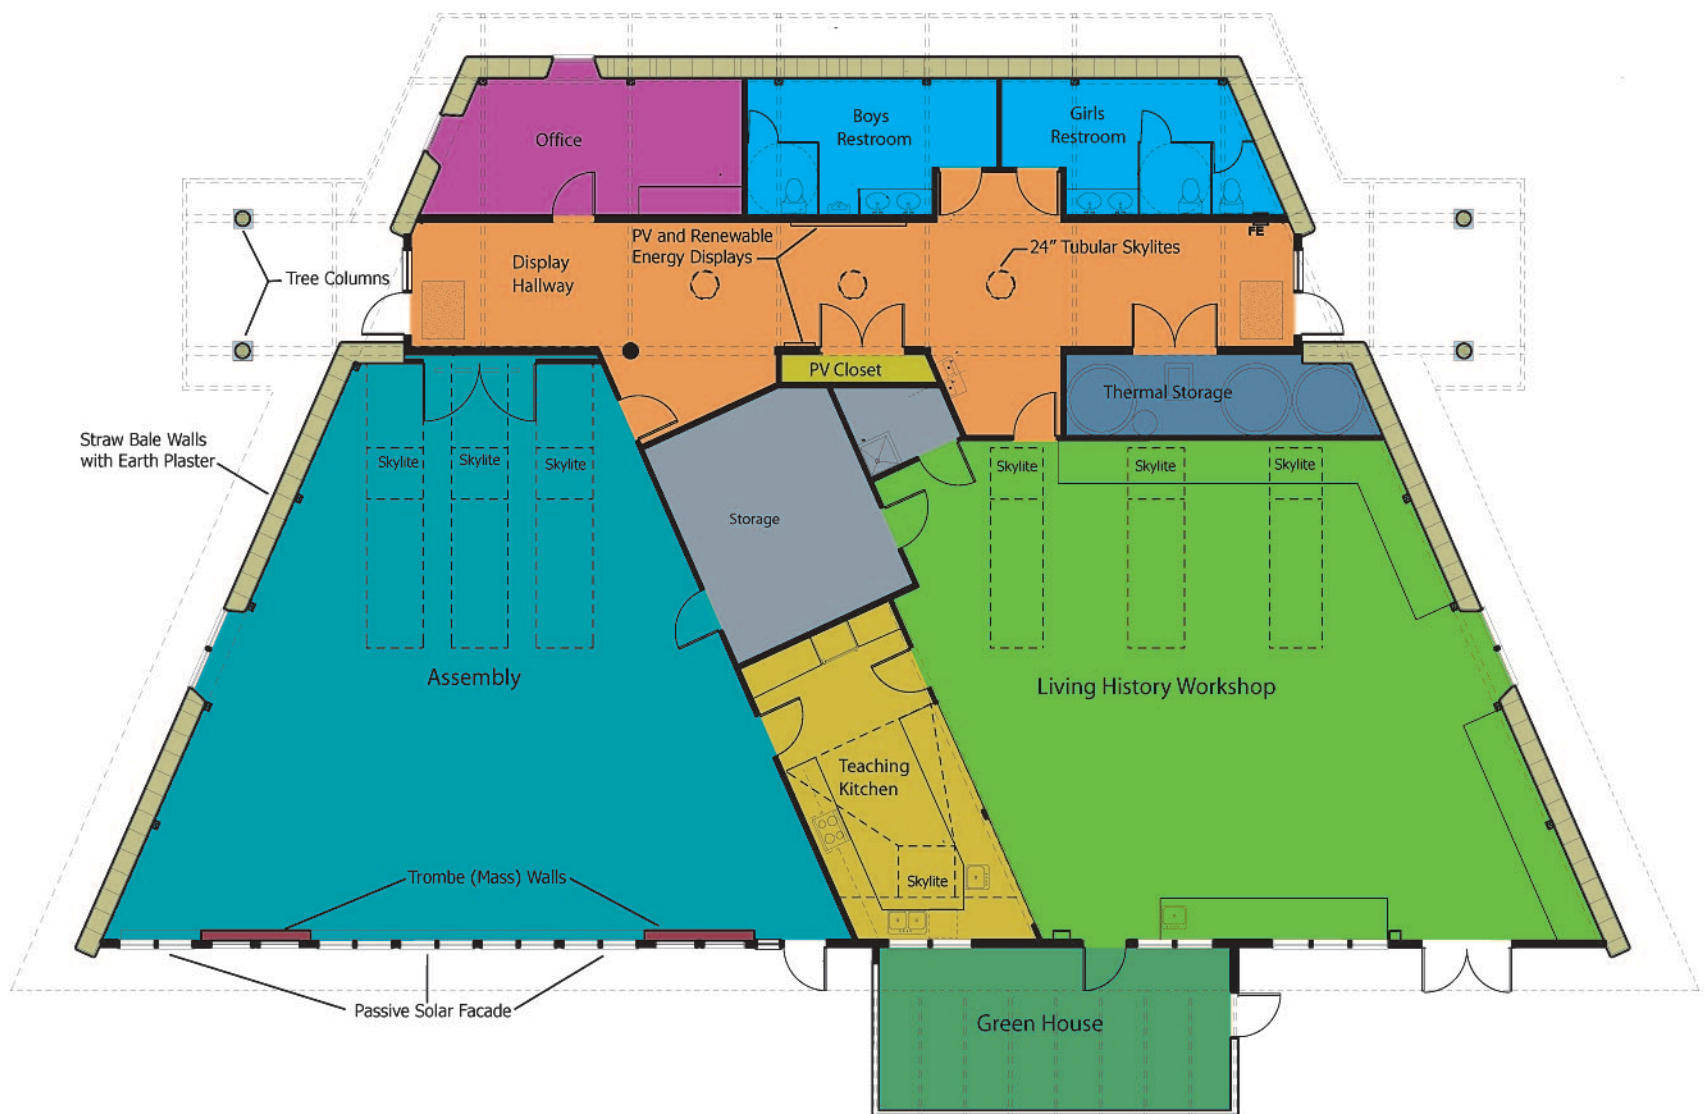

The Willows Environmental Center

Chatfield School's Willows Environmental Center will offer the greater Lapeer community experiential learning programs with a focus on ecological education, living history, the domestic arts and community service. The 5,300 sf classroom building will be completed in May of 2008, and will itself become a lesson in living in harmony with nature.

North, east and west walls are made with straw bales, infilling a post and beam wood frame and plastered with local clay soils. The south facade opens to the sun for passive solar gain directly through the windows and indirectly through glazed concrete mass walls. Skylights illuminate the interior, eliminating the need for electric lighting during daylight hours.

Photovoltaic and solar thermal panels on the south roof provide much of the building's electric and heating needs from the sun. The children will grow plants and observe aquatic life in the greenhouse. The green roof will become its own native prairie ecosystem while it keeps the building cool.